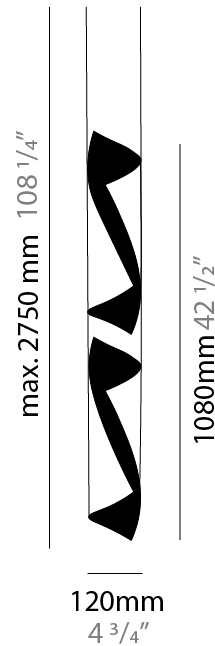

PROJECT
TYPE
SPECIFIER
QUANTITY
DATE

HUE SUSPENSION

D131018-

base number   Finish
Options

1. To build a product code in our configurator select the specify button on the base model # product page
2. To build a manual product code on this datasheet choose from the options listed below in blue font and add the suffix to the base model #

GENERAL

Series: HUE
Brand: Knikerboker
Division: Design
Mounting Type: Suspension
Mounting Location: Ceiling
Subcategory: Pendant

PHYSICAL

Shape: Abstract
Diameter (mm): 120
Diameter (in): 4 3/4
Height (mm): 1100
Height (in): 43 5/16
Max. Overall Height (mm): 2750
Max. Overall Height (in): 108 1/4
Light Distribution: Direct / Indirect
Fixture Finish: BRL / BFM / BRW / CLF / CLM / CLW / GLF / GLM / GLW / MBK / SLF / SLM / SLW / WHI
Fixture Material: Metal
Cable Details: 1 Silicone Cable 2000mm / 78 3/4"

ELECTRICAL

Number of Lamps: 4
Lamp Type: LED Retrofit
Lamp Shape: MR16
Bulb Included: Bulb Not Included
Max. Wattage Per Lamp (W): 6.5
Lamp Base: GU10
Input Voltage (V): 120

LED

OPTICAL

RATINGS AND CERTIFICATIONS

Certified By: Certified for North American Standards
IP rating: IP20